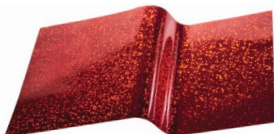

## Designer Products

Welcome to our range of designer films: a clean and cost effective way to add sparkle to your set, duplicate an industrial setting, or evoke a ghostly luminous glow. These films are vinyl and can be applied to flat and slightly curved surfaces. They are hot-embossed to produce deeper and more defined patterns. Intended for indoor use, with proper care and handling they offer an indefinite indoor life. Coated in a permanent pressure sensitive water-based clear acrylic adhesive they will adhere to a wide variety of substrates. They present a low-tack surface which allows for easy readjustment. Adhesion to steel: 2.8 N/10 mm. On more difficult surfaces we would recommend using Spray Mount [page 131] to supplement the adhesive. Spray the substrate, not the vinyl film, and allow to dry before positioning. The face film is 65 microns, with adhesive it is 90 microns. The release liner is one-side coated 143 g/m<sup>2</sup> kraft paper. Available by the metre or in a 45.7 m roll.

## METAL FLAKE

Metal Flake Silver DES0011

Metal Flake Gold DES0012

Metal Flake Galaxy DES0013

Metal Flake Red DES0014

Metal Flake Blue DES0015

**Metal Flake** These vinyl films will duplicate the sparkle effect you would get from 0.75 mm glitter "jewels" [page 40]. The Silver, Gold, Galaxy and Blue are multi-coloured and show "jewels" in blue, green, orange and yellow. The Red shows tones of red.

Metal Flake	width	code	per m	10+	45.7 m+
Metal Flake Silver	610 mm	DES0011	£7.60	£6.25	£4.75
Metal Flake Gold	610 mm	DES0012	£7.60	£6.25	£4.75
Metal Flake Galaxy	610 mm	DES0013	£7.60	£6.25	£4.75
Metal Flake Red	610 mm	DES0014	£7.60	£6.25	£4.75
Metal Flake Blue	610 mm	DES0015	£7.60	£6.25	£4.75