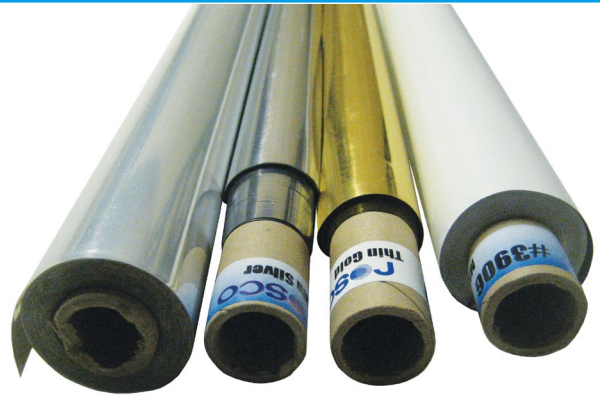

TEXTURED METALLICS

Textured Metallics

Highly effective representations of metallic processes. The Matte Silver is a good match for an acid etched surface while the Florentine Leaf would evoke a surface that has been worked into with a fine tool. The Fine Brush and Carbon Fibre Galaxy have a more industrial feel. Matt Silver and Fine Brush are sold in both 610 mm and 1.37 m widths.

Textured Metallics	width	code	per m	10+	45.7 m+
Carbon Fibre Galaxy	610 mm	DES0004	£7.60	£6.25	£4.75
Matt Silver	610 mm	DES0006	£7.60	£6.25	£4.75
Florentine Leaf	610 mm	DES0007	£7.60	£6.25	£4.75
Fine Brush	610 mm	DES0009	£7.60	£6.25	£4.75
Matt Silver	1.37 m	DES0029	£17.37	£15.05	£12.30
Fine Brush	1.37 m	DES0030	£17.37	£15.05	£12.30

LENSES

Lens These vinyl films represent the 3D look of glass lenses in a highly reflective metallic finish. Each lens is 33 x 33 mm.

Lenses	width	code	per m	10+	45.7 m+
Lens Silver	610 mm	DES0016	£7.60	£6.25	£4.75
Lens Gold	610 mm	DES0017	£7.60	£6.25	£4.75
Lens Galaxy	610 mm	DES0018	£7.60	£6.25	£4.75
Lens Red	610 mm	DES0019	£7.60	£6.25	£4.75
Lens Royal Blue	610 mm	DES0020	£7.60	£6.25	£4.75
Lens Raspberry	610 mm	DES0021	£7.60	£6.25	£4.75

MIRRORS

ROSCO MIRRORS

Mirrors A variety of reflective surfaces in a metallised plastic format. Although the rigid mirror is certainly thicker than the thin mirror it is not exactly rigid - which is how we can sell it by the roll! We would recommend Display Mount to glue smaller areas and Flints Cyclorama Glue [page 127] for larger areas. Care must be taken to ensure that the Cyclorama glue surface is smooth before applying the mirror. Rolling the wet glue with a damp short hair roller will assist. Regrettably Rosco have discontinued almost all their mirrors, so we are selling the last of our stocks. The Thin Gold & Silver mirrors are not discontinued but now fall under their gels range, however for simplicity we list them here. Note the size and code change though!

Mirrors	roll size	code	price
Rigid Gold	1.35 m x 9.15 m	ROS393002	£130.00
Thin Gold	1.22 m x 7.62 m	ROS3814	£46.25
Thin Silver	1.22 m x 7.62 m	ROS3813	£58.00

Sadly the **Silver Shrink Mirror** is a dead duck! We are on the hunt for another supplier, and have been looking all over the world. If you know where we can source this wonderful stuff do let us know. We'd love to stock it again.